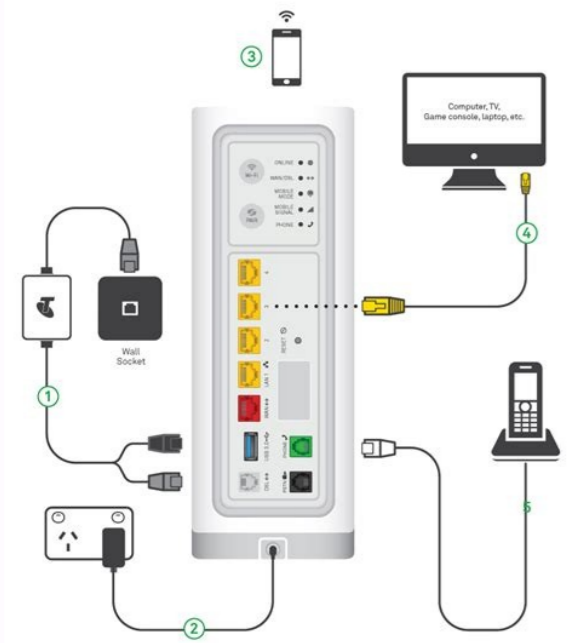

Arris modem quick start guide